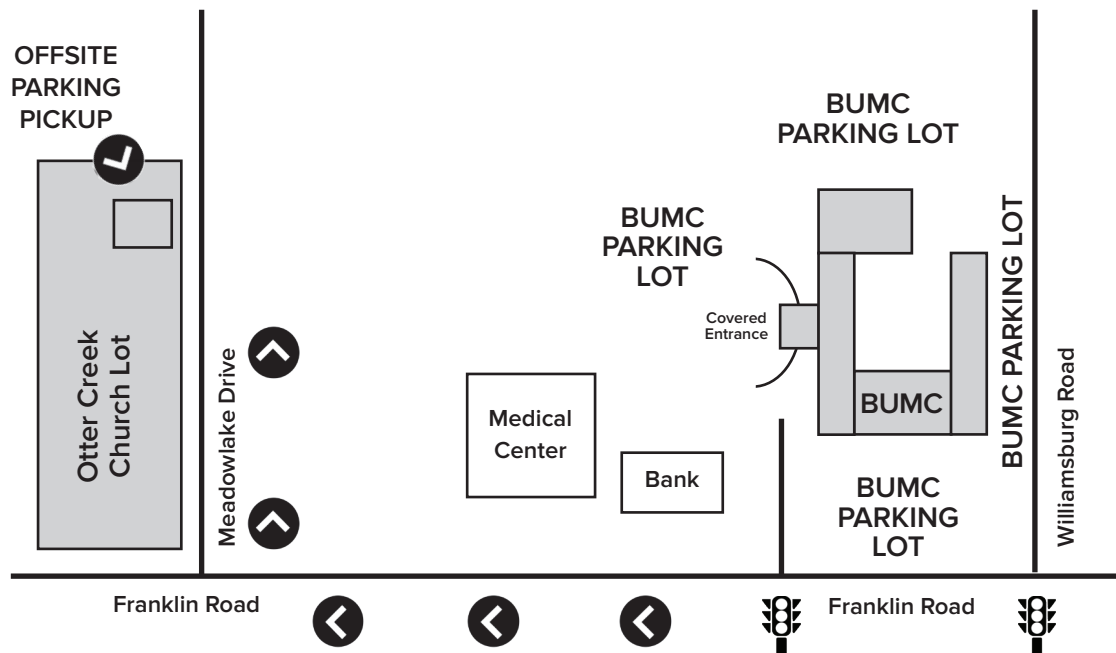

Parking Information and Shuttle Schedule

2022 TWK Annual Conference

Please park only at the Brentwood UMC campus or designated offsite parking location.

- Offsite parking is available at Otter Creek Church (409 Franklin Road) located south of BUMC (Refer to map below)
- Shuttle service is provided to offsite parking lot
- **NO PARKING** areas:
 - Grassy areas, along neighborhood streets, or residential yards
 - Under covered entrance or in fire lanes

NO PARKING in bank lots, Medical Center Building, or other area business lots between 6 a.m. & 6 p.m.

Shuttle Schedule To and From Offsite Parking:

Wednesday	7:45 a.m. – 5:00 p.m.
Thursday	7:45 a.m. – 10:00 p.m.
Friday	7:45 a.m. – 12:00 p.m.