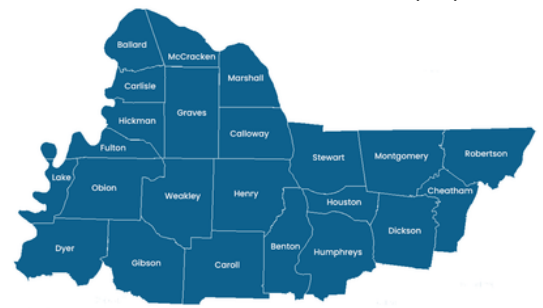

Proposed

Date Published: 5/28/2026

NORTHWESTERN DISTRICT

Ballard, Benton, Calloway, Carlisle, Carroll, Cheatham, Dickson, Dyer, Fulton, Gibson, Graves, Henry, Hickman, Houston, Humphreys, Lake, Marshall, McCracken, Montgomery, Obion, Robertson, Stewart, and Weakley Counties

Kenton UMC

Kevil UMC

Kingston Springs UMC

Kirksey UMC

Lebanon UMC (Henry)

Lebanon UMC (McCracken)

Lockhart's UMC

Lone Oak UMC

Trinity UMC (McCracken)
Union Grove UMC
Union Ridge UMC
Walnut Grove UMC
Wartrace UMC
Waverly First UMC
White Bluff UMC
White House UMC
Wiley Chapel UMC
Woodland Street UMC
Woodlawn UMC
Zion UMC