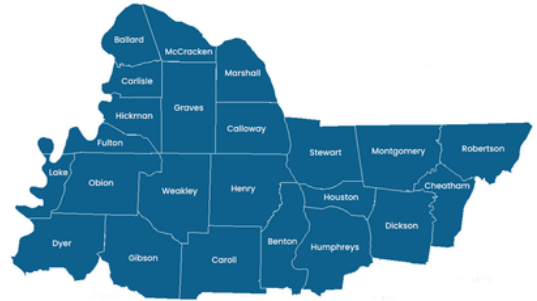

Proposed **NORTHWESTERN DISTRICT Continued**

McLemoresville UMC
Milan First (New Horizons) UMC
Milburn UMC
Mt. Carmel UMC (Benton)
Mt. Carmel UMC (Marshall)
Mt. Manuel UMC
Mt. Pleasant UMC
Mt. Zion UMC (Montgomery)
Mt. Zion UMC (Robertson)
Murray First UMC
New Haven UMC
New Hope UMC (Carroll)
New Hope UMC (Henry)
New Liberty UMC
New Providence UMC
Oak Hill UMC (Weakley)
Oakland UMC
Oakwood UMC
Obion Chapel UMC
Olive Branch UMC
Owen's Chapel UMC (Graves)
Owens Chapel UMC (Robertson)
Palestine UMC (Henry)
Palestine UMC (McCracken)
Palma UMC
Palmer Shelter UMC
Palmyra UMC
Paris First UMC

Paul's Chapel UMC
Pegram UMC
Pleasant Hill UMC
Pleasant View UMC
Poplar Grove UMC
Porter's Chapel UMC
Reidland UMC
Ridgely First UMC
Rives UMC
Ross UMC
Russell Chapel UMC
Salem UMC
Sango UMC
Sharon UMC
Shiloh UMC
Sorrells Chapel UMC
South Fulton UMC
South Pleasant Grove UMC
Springfield First UMC
St. Bethlehem UMC
St. John UMC
Stewart UMC
Taylors Chapel UMC
Tennessee Ridge UMC
The Vine UMC
Tiptonville UMC
Trenton First UMC
Trinity UMC (Henry)

Trinity UMC (McCracken)
Union Grove UMC
Union Ridge UMC
Walnut Grove UMC
Wartrace UMC
Waverly First UMC
White Bluff UMC
White House UMC
Wiley Chapel UMC
Woodland Street UMC
Woodlawn UMC
Zion UMC