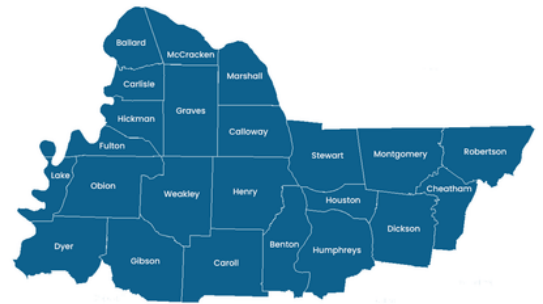

Proposed NORTHWESTERN DISTRICT Continued

Houston Co.

Erin UMC
Lockhart's UMC
Long Branch UMC
McKinnon UMC
Paul's Chapel UMC
Stewart UMC
Tennessee Ridge UMC

Humphreys Co.

Bascom UMC
Ebenezer UMC
McEwen First UMC
Waverly First UMC

Lake Co.

Crockett Chapel UMC
Ridgely First UMC
Tiptonville UMC

Marshall Co.

Briensburg UMC
Calvert City UMC
Maple Spring UMC
Mt. Carmel UMC
Oakland UMC
Palma UMC
Union Ridge UMC

McCracken Co.

Arcadia UMC
Broadway UMC
Concord UMC
Fountain Avenue UMC
Lebanon UMC
Lone Oak UMC
Palestine UMC
Reidland UMC
Trinity UMC

Montgomery Co.

Asbury-Mt Carmel UMC
Bethel UMC
Bethlehem UMC
Fellowship UMC
Forest Street UMC
Hilldale UMC
Madison Street UMC
Mt. Zion UMC
New Providence UMC
Palmyra UMC
Sango UMC
St. Bethlehem UMC
Woodlawn UMC

Obion Co.

Cobbs Chapel UMC
Hornbeak UMC
Kenton UMC
Mt. Manuel UMC
Obion Chapel UMC
Rives UMC
South Fulton UMC
Union Grove UMC
Zion UMC

Robertson Co.

Adams UMC
Bank's Chapel UMC
Cedar Hill UMC
Cross Plains UMC
Greenbrier UMC
Mt. Pleasant UMC
Mt. Zion UMC
Owens Chapel UMC
Porter's Chapel UMC
Springfield First UMC
St. John UMC
Wartrace UMC
White House UMC
Woodland Street UMC

Stewart Co.

Fort Donelson Memorial UMC
New Haven UMC
Taylors Chapel UMC

Weakley Co.

Dresden First UMC
Freemans Chapel UMC
Greenfield UMC
Grove Hill UMC
Martin First UMC
McCabe UMC
Oak Hill UMC
Sharon UMC

Other

The Vine UMC