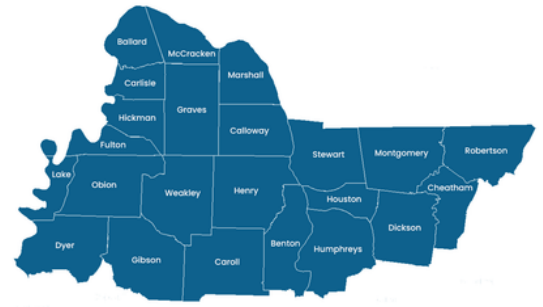

Proposed NORTHWESTERN DISTRICT

Ballard, Benton, Calloway, Carlisle, Carroll, Cheatham, Dickson, Dyer, Fulton, Gibson, Graves, Henry, Hickman, Houston, Humphreys, Lake, Marshall, McCracken, Montgomery, Obion, Robertson, Stewart, and Weakley Counties