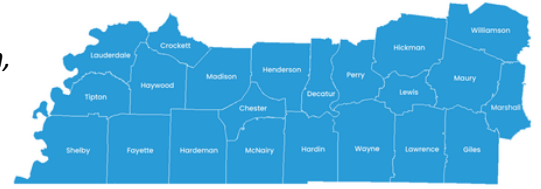

Proposed

Date Published: 5/28/2026

SOUTHWESTERN DISTRICT

Chester, Crockett, Decatur, Fayette, Gibson, Giles, Hardeman, Hardin, Haywood, Henderson, Hickman, Lauderdale, Lawrence, Lewis, Madison, Marshall, Maury, McNairy, Perry, Shelby, Tipton, and Williamson Counties