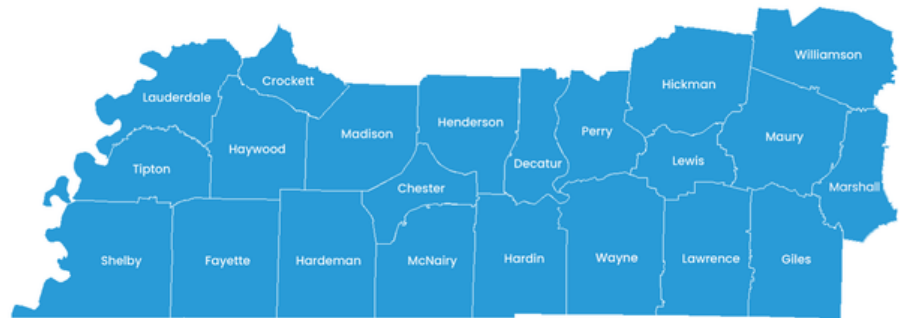

Proposed SOUTHWESTERN DISTRICT Continued

Date Published: 5/28/2026

Jacob's Well UMC	Mullins UMC	Spring Hill UMC
Johnson's Chapel UMC (Williamson)	Munford UMC	St. John's UMC (Lawrence)
Kedron UMC	Neapolis UMC	St. John's UMC (Shelby)
Keys Chapel UMC	New Bethel UMC (Fayette)	St. Luke UMC
Lambuth Memorial UMC	New Bethel UMC (McNairy)	St. Luke's UMC
Lawrenceburg First UMC	New Hope UMC (McNairy)	St. Paul UMC (Lauderdale)
Lebanon UMC (Hardin)	Nolensville First UMC	St. Paul UMC (Shelby)
Lester's Chapel UMC	Nunnelly UMC	Stantonville UMC
Lewisburg Chapel UMC	Peace Tree UMC	Sulphur Springs UMC
Lewisburg First UMC	Petersburg UMC	Theta UMC
Lexington First UMC	Pickwick UMC	Thompson Station UMC
Liberty UMC (Giles)	Pinson UMC	Trinity UMC (Chester)
Liberty UMC (Williamson)	Piperton UMC	Trinity UMC (Hardin)
Lighthouse UMC	Pisgah UMC (Giles)	Trinity UMC (Shelby)
Linden First UMC	Pisgah UMC (Hardin)	Wesley's Chapel UMC (Hardin)
Little Lot UMC	Pleasant Grove UMC	Wesley Chapel UMC (Madison)
Macedonia UMC	Pleasant Hill UMC	Wesley Chapel UMC (Maury)
Malesus UMC	Pleasant Ridge UMC	Wesley Chapel UMC (Williamson)
Mars Hill UMC	Providence UMC	Wesleyan Hills UMC
Mason UMC	Pulaski First UMC	Wesley's Chapel
McBurg UMC	Raleigh UMC	West Point UMC
Memphis First UMC	Ripley First UMC	Whiteville UMC
Millington First UMC	Riverside UMC	Williamsport UMC
Mt. Auburn UMC	Saltillo UMC	Williamsport UMC
Mt. Lebanon UMC	Savannah First UMC	
Mt. Nebo UMC	Scenic Hills UMC	
Mt. Pleasant UMC (Henderson)	Selmer First UMC	
Mt. Pleasant UMC (Hickman)	Shady Grove UMC	
Mt. Pleasant First UMC (Maury)	Shipp's Bend UMC	

Projected July 2026