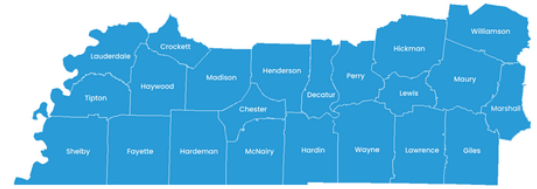

Proposed

Date Published: 5/28/2026

SOUTHWESTERN DISTRICT

Chester, Crockett, Decatur, Fayette, Gibson, Giles, Hardeman, Hardin, Haywood, Henderson, Hickman, Lauderdale, Lawrence, Lewis, Madison, Marshall, Maury, McNairy, Perry, Shelby, Tipton, and Williamson Counties

District Lay Leader: TBD

Chester Co.

Trinity UMC

Crockett Co.

Bells First UMC
Elizabeth UMC
Friendship UMC
Lighthouse UMC

Decatur Co.

Corinth UMC
Decaturville First UMC
Mt. Nebo UMC
Pleasant Hill UMC

Fayette Co.

Marshall Co.

Caney Springs UMC
Chapel Hill UMC
Cornersville UMC
Farmington UMC
Lewisburg Chapel UMC
Lewisburg First UMC
Petersburg UMC

Maury Co.

Columbia First UMC
Craft Memorial UMC
Godwin-Chappell UMC
Goshen UMC
Mt. Pleasant First UMC
Riverside UMC
Spring Hill UMC
St. Luke UMC
Theta UMC
Wesley Chapel UMC
Williamsport UMC

Shelby Co. Continued

Jacob's Well UMC
Macedonia UMC
Memphis First UMC
Millington First UMC
Mullins UMC
Peace Tree UMC
Raleigh UMC
Scenic Hills UMC
St. John's UMC
St. Luke's UMC
St. Paul UMC
Trinity UMC
Wesleyan Hills UMC